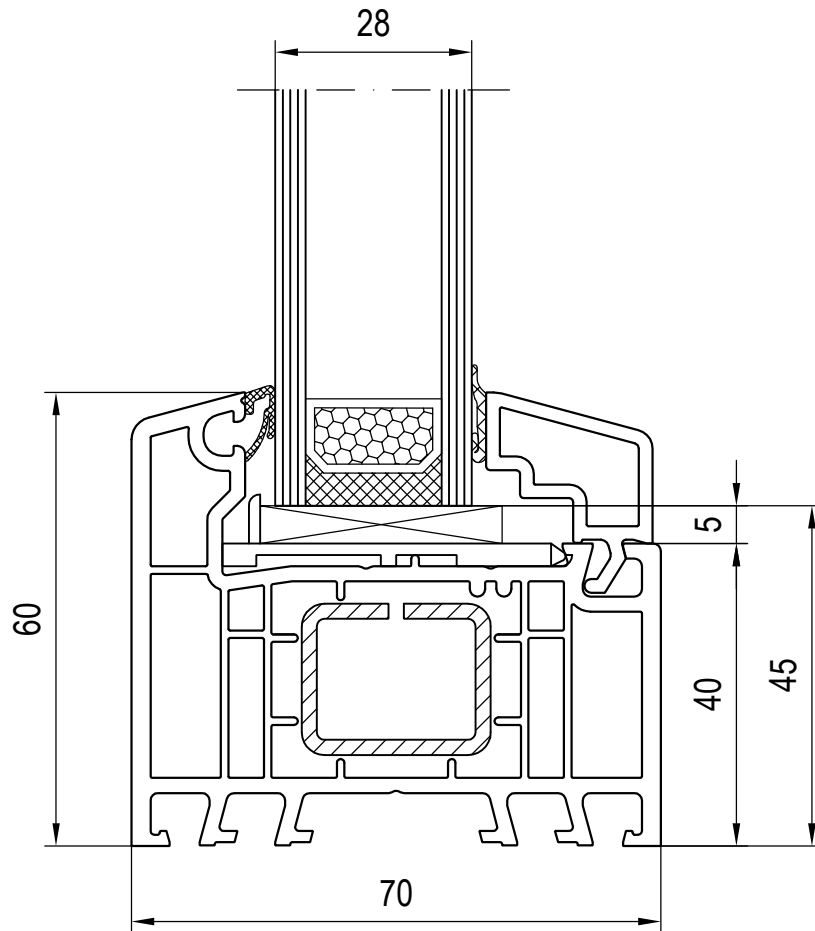

sash - ouvrant - anta - hoja - Flügel

scale 1:1

02_C_01_4IDc*

en May be subject to change
and errors excepted!

Classic-line (CL)

Main Profiles: Sashes
T-Sash 75mm: 100x55

IXI 459951 bl -> |P|
-> Glazing
Gasket

IFI 209015 s=1.5mm 0.5cm⁴
Reinforcements
aluminium

IPI 209358 **aluskin**
IPI 209453 **aluskin**
Aluminium shells

2) Seal the screw heads in the bottom horizontal rebate.
1) Pre-inserted gasket(s): Please refer to valid price list.

mullion - meneau - montante - poste - Pfosten
transom - traverse - travesaño - Sprosse

scale 1:2, 1:1

02_D_01_4IDc*

en May be subject to change
and errors excepted!

Classic-line (CL)

Main Profiles: Mullions / Transoms
Mullions/Transoms 80mm: 100x58

2

6

Mullion

Transom

scale 1:1
03_L_01_4IDc_casem*
en May be subject to change and errors excepted!

Combinations: Sash - False Mullion - Sash
120636/120666 Glazing Bead

False mullion 140x67
Sash 100x55