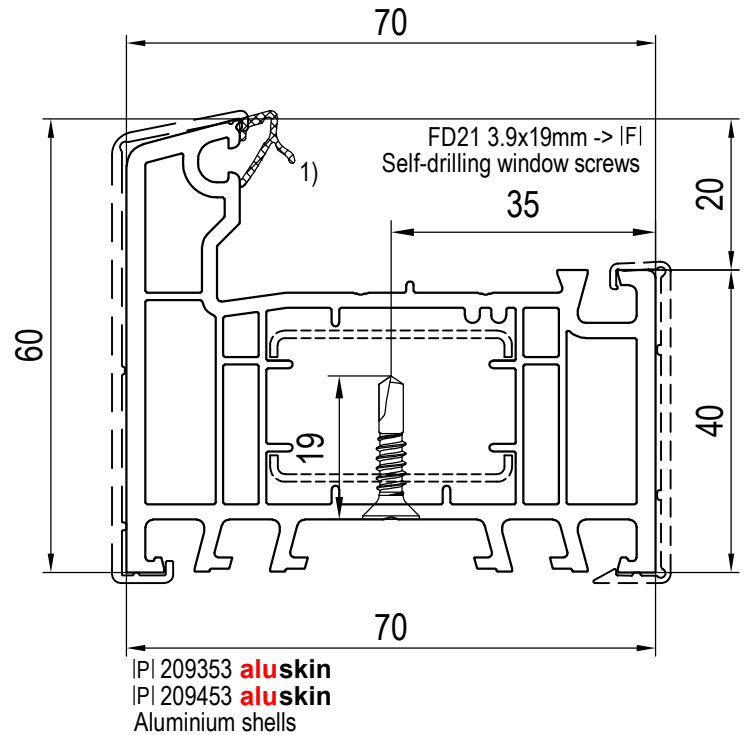

1) Pre-inserted gasket(s): Please refer to valid price list.

scale 1:1

02_B_01_4IDc*

en May be subject to change
and errors excepted!

Classic-line (CL)

frame - dormant - telaio - marco - Rahmen

Main Profiles: Frames
Frame 60mm: 100x53