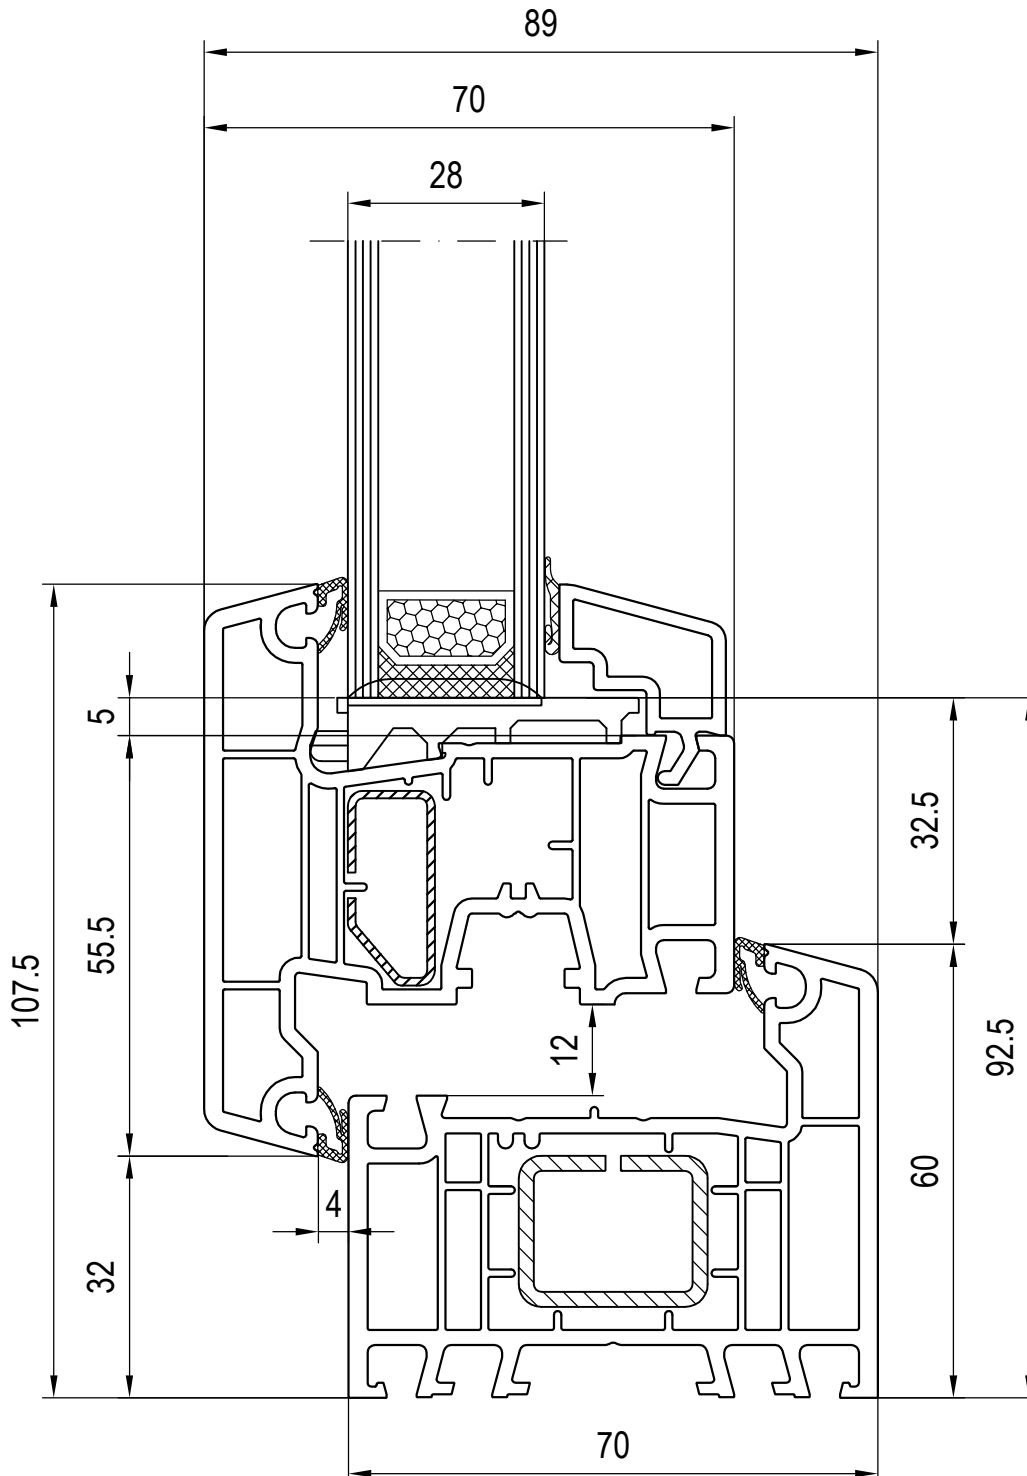

sash - ouvrant - anta - hoja - Flügel

scale 1:1

02_C_01_4IDc*

en May be subject to change
and errors excepted!

Classic-line (CL)

Main Profiles: Sashes
T-Sash 75mm: 100x55

IXI 459951 bl -> |P|
-> Glazing
Gasket

IFI 209015 s=1.5mm 0.5cm⁴
Reinforcements
aluminium

IPI 209358 **aluskin**
IPI 209453 **aluskin**
Aluminium shells

2) Seal the screw heads in the bottom horizontal rebate.
1) Pre-inserted gasket(s): Please refer to valid price list.

mullion - meneau - montante - poste - Pfosten
transom - traverse - travesaño - Sprosse

scale 1:2, 1:1

02_D_01_4IDc*

en May be subject to change
and errors excepted!

Classic-line (CL)

Main Profiles: Mullions / Transoms
Mullions/Transoms 80mm: 100x58

2

6

Mullion

Transom

scale 1:1
03_L_01_4IDc_casem*
en May be subject to change and errors excepted!

Combinations: Sash - False Mullion - Sash
120636/120666 Glazing Bead

False mullion 140x67
Sash 100x55