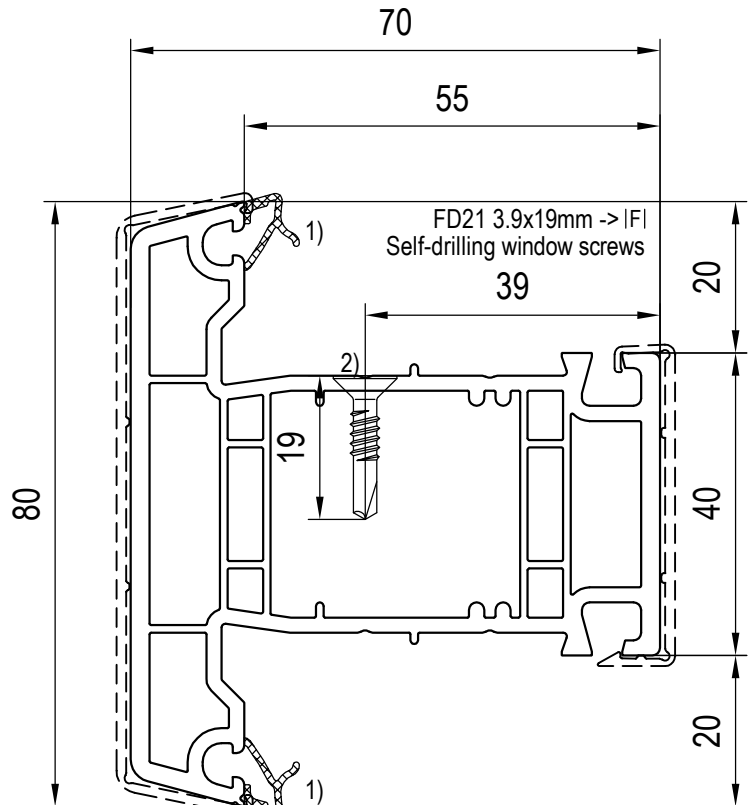

sash - ouvrant - anta - hoja - Flügel

scale 1:1

02_C_01_4IDc*

en May be subject to change
and errors excepted!

Classic-line (CL)

Main Profiles: Sashes
T-Sash 75mm: 100x55

IXI 459951 bl -> |P|
-> Glazing
Gasket

IFI 209015 s=1.5mm 0.5cm⁴
Reinforcements
aluminium

IPI 209358 **aluskin**
IPI 209453 **aluskin**
Aluminium shells

2) Seal the screw heads in the bottom horizontal rebate.
1) Pre-inserted gasket(s): Please refer to valid price list.