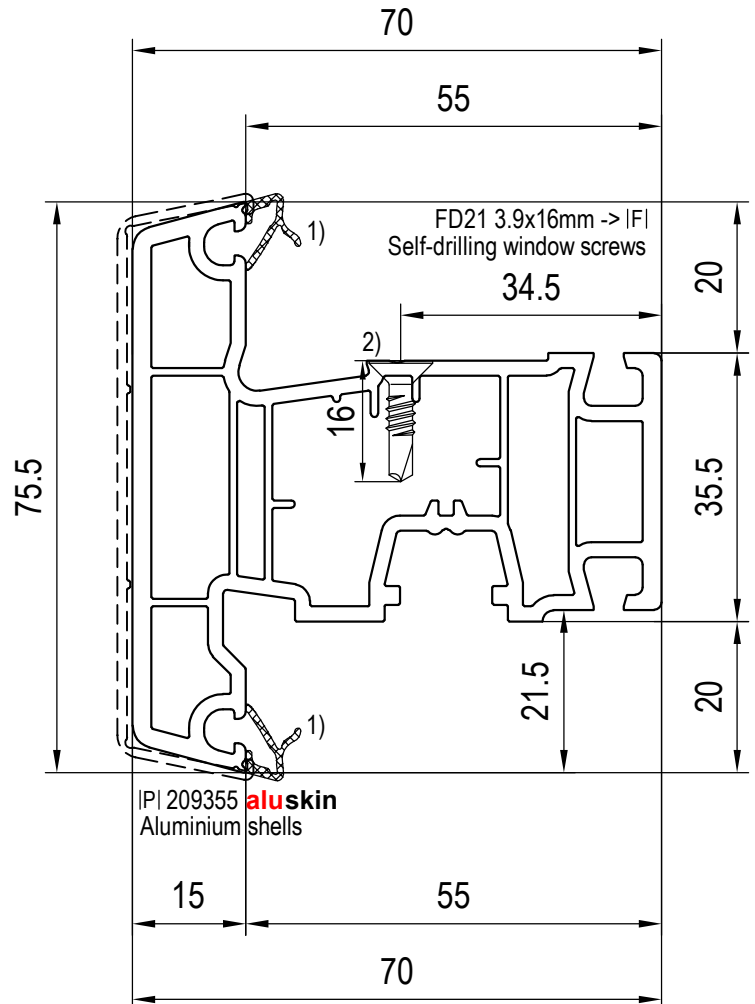

scale 1:1

02_B_01_4IDc*

en May be subject to change
and errors excepted!

Classic-line (CL)

frame - dormant - telaio - marco - Rahmen

Main Profiles: Frames
Frame 60mm: 100x53

IXI 459951 bl -> IPI
-> Glazing
Gasket

IXI 449986 bl -> IPI
-> Glazing
Gasket

IXI 429320 bl -> IPI
-> Stop
Gasket

IXI 449346 bl -> IPI
-> Stop
Gasket

IAI 650250
Spacer
t = -1mm

IAI 650251
t = 5mm

IPI 209005 s=1.5mm 0.7/0.2cm4
Reinforcements

- 2) Seal the screw heads in the bottom horizontal rebate.
1) Pre-inserted gasket(s): Please refer to valid price list.

sash - ouvrant - anta - hoja - Flügel

scale 1:1

02_C_01_4IDc*

en May be subject to change
and errors excepted!

Classic-line (CL)

Main Profiles: Sashes
T-Sash 75mm: 100x55

IXI 459951 bl -> |P|
-> Glazing
Gasket