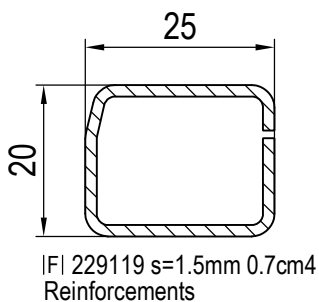

1) Pre-inserted gasket(s): Please refer to valid price list.

scale 1:1

02_B_01_4IDc*

en May be subject to change
and errors excepted!

Classic-line (CL)

frame - dormant - telaio - marco - Rahmen

Main Profiles: Frames
Frame 60mm: 100x53