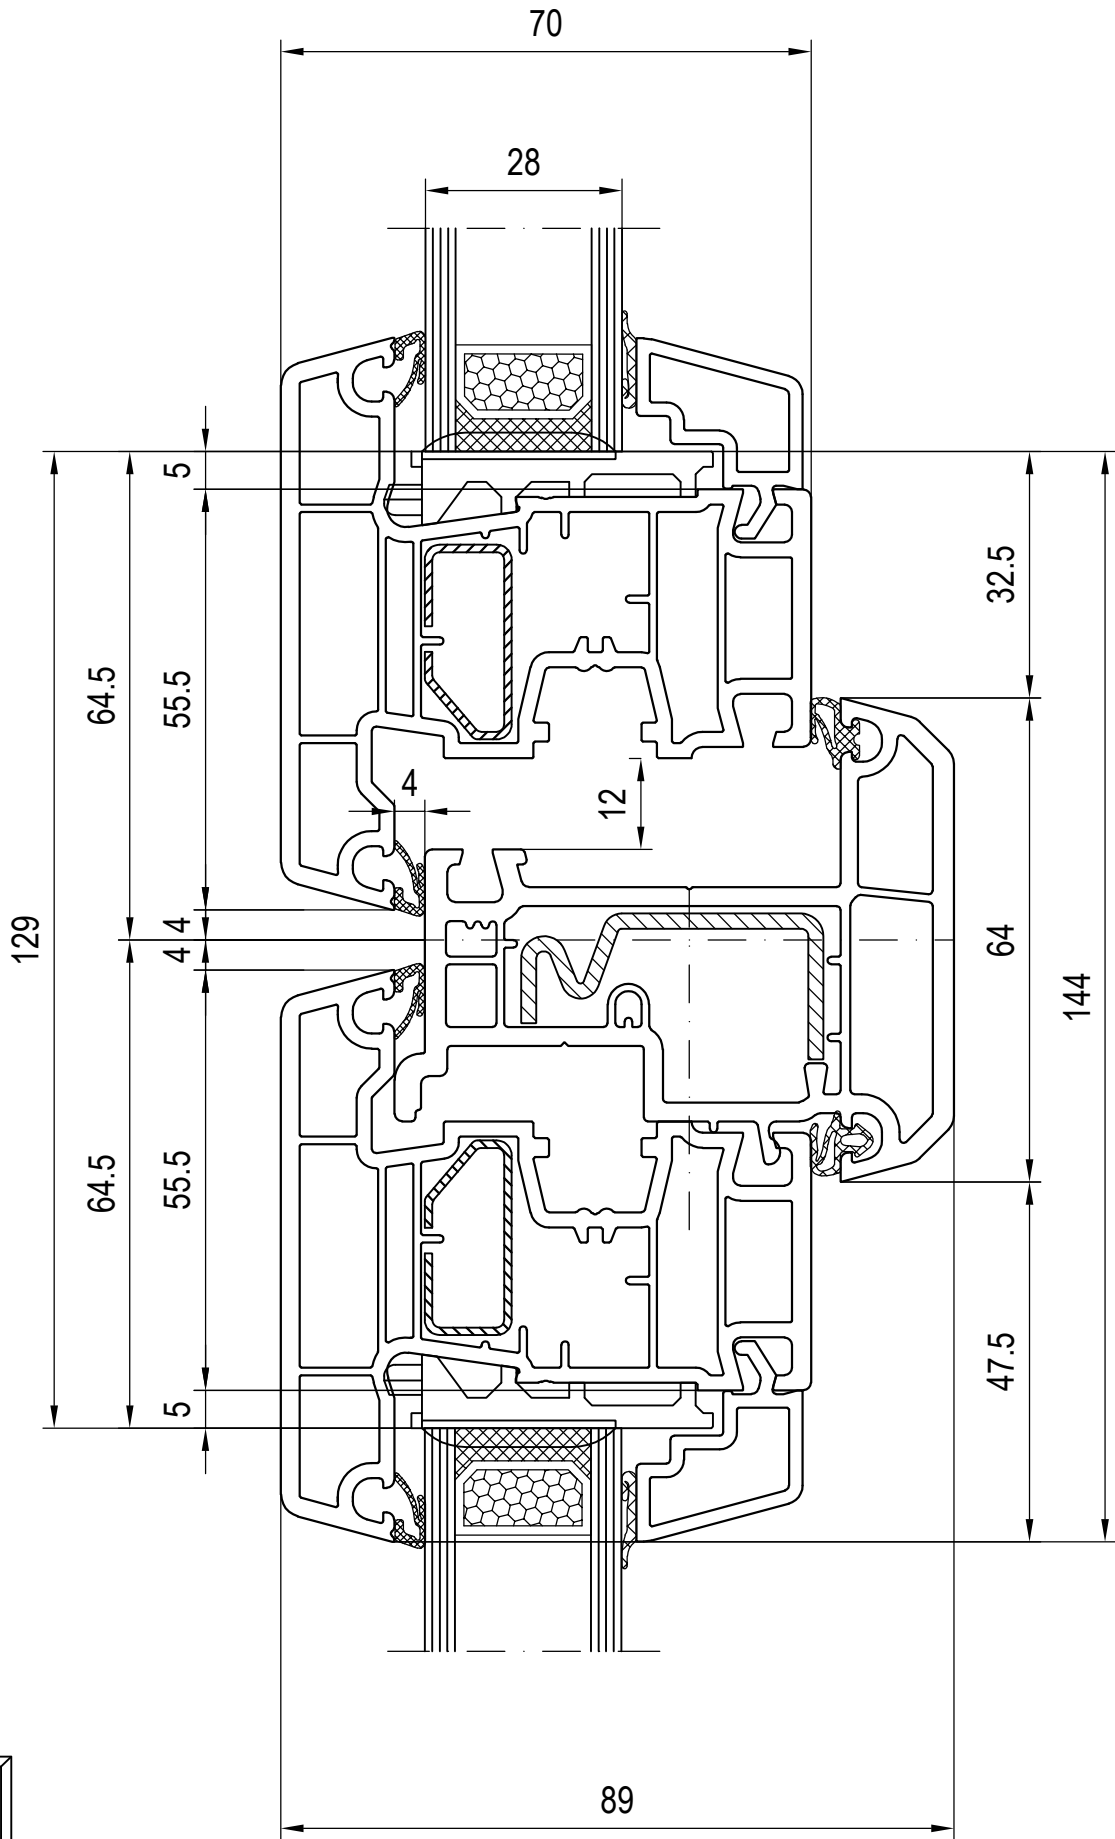

sash - ouvrant - anta - hoja - Flügel

scale 1:1

02_C_01_4IDc*

en May be subject to change
and errors excepted!

Classic-line (CL)

Main Profiles: Sashes
T-Sash 75mm: 100x55

IXI 459951 bl -> |P|
-> Glazing
Gasket

IFI 209015 s=1.5mm 0.5cm⁴
Reinforcements
aluminium

IPI 209358 **aluskin**
IPI 209453 **aluskin**
Aluminium shells

2) Seal the screw heads in the bottom horizontal rebate.
1) Pre-inserted gasket(s): Please refer to valid price list.

mullion - meneau - montante - poste - Pfosten
transom - traverse - travesaño - Sprosse

scale 1:2, 1:1

02_D_01_4IDc*

en May be subject to change
and errors excepted!

Classic-line (CL)

Main Profiles: Mullions / Transoms
Mullions/Transoms 80mm: 100x58

2

6

Mullion

Transom

scale 1:1
03_L_01_4IDc_casem*
en May be subject to change and errors excepted!

Combinations: Sash - False Mullion - Sash
120636/120666 Glazing Bead

False mullion 140x67
Sash 100x55