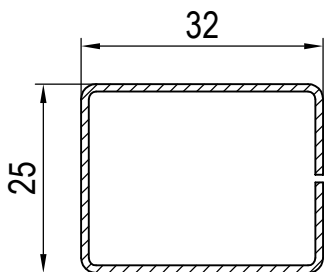

IXI 459951 bl -> |P|
-> Glazing
Gasket

IXI 449986 bl -> |P|
-> Glazing
Gasket

IAI 602013
Spacer

IXI 429320 bl -> |P|
-> Stop
Gasket

IXI 449346 bl -> |P|
-> Stop
Gasket

IFI 209003 s=1.5mm 1.6cm⁴
Reinforcements