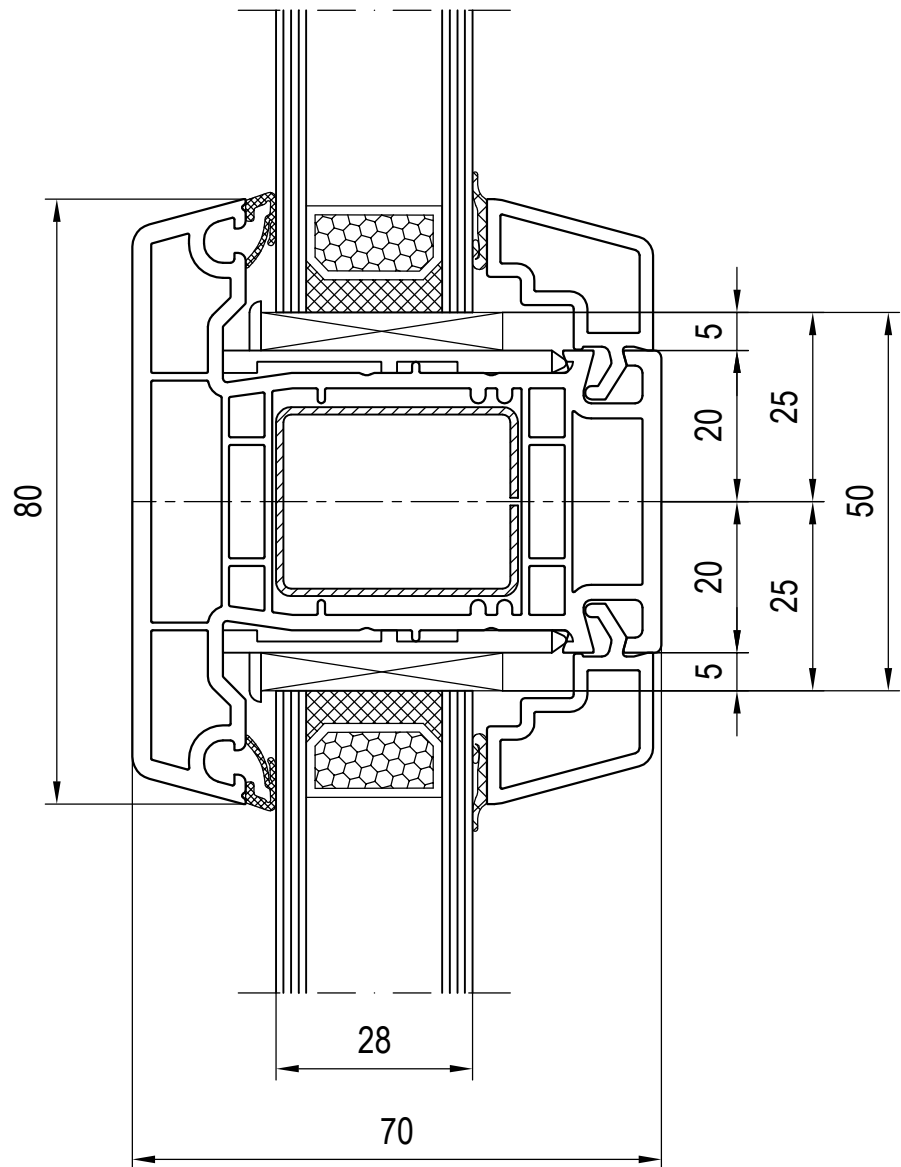

sash - ouvrant - anta - hoja - Flügel

scale 1:1

02_C_01_4IDc*

en May be subject to change
and errors excepted!

Classic-line (CL)

Main Profiles: Sashes
T-Sash 75mm: 100x55

IXI 459951 bl -> |P|
-> Glazing
Gasket

IFI 209015 s=1.5mm 0.5cm⁴
Reinforcements
aluminium

IPI 209358 **aluskin**
IPI 209453 **aluskin**
Aluminium shells

2) Seal the screw heads in the bottom horizontal rebate.
1) Pre-inserted gasket(s): Please refer to valid price list.

mullion - meneau - montante - poste - Pfosten
transom - traverse - travesaño - Sprosse

scale 1:2, 1:1

02_D_01_4IDc*

en May be subject to change
and errors excepted!

Classic-line (CL)

Main Profiles: Mullions / Transoms
Mullions/Transoms 80mm: 100x58

2

6

Mullion

Transom

scale 1:1
03_L_01_4IDc_casem*
en May be subject to change and errors excepted!

Combinations: Sash - False Mullion - Sash
120636/120666 Glazing Bead

False mullion 140x67
Sash 100x55