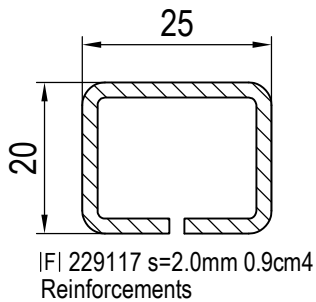

1) Pre-inserted gasket(s): Please refer to valid price list.

scale 1:1

02_B_01_4IDc*

en May be subject to change
and errors excepted!

Classic-line (CL)

frame - dormant - telaio - marco - Rahmen

Main Profiles: Frames
Frame 60mm: 100x53