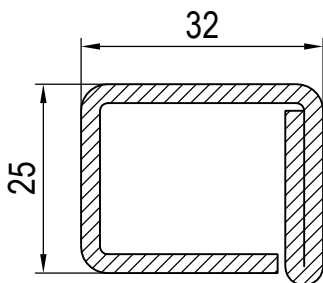

IFI 209010 s=2.5mm 4.0cm⁴
Reinforcements