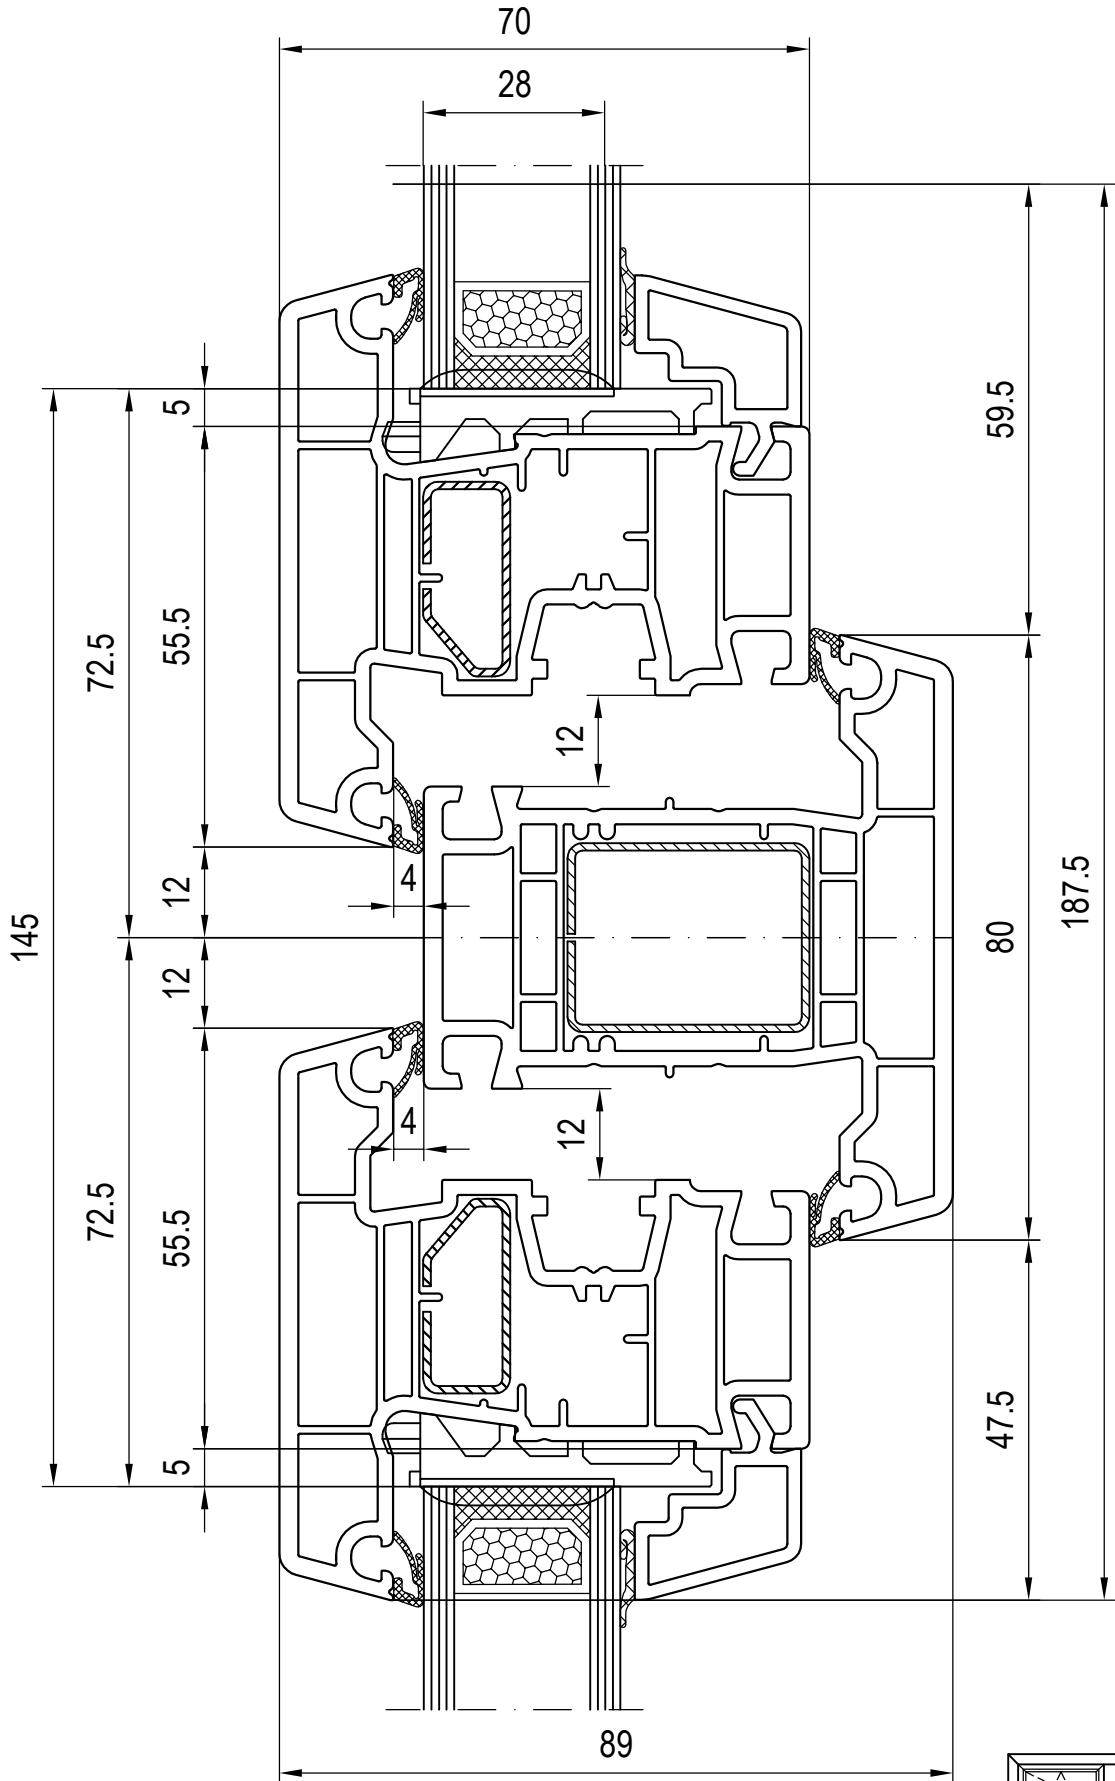

sash - ouvrant - anta - hoja - Flügel

scale 1:1

02_C_01_4IDc*

en May be subject to change
and errors excepted!

Classic-line (CL)

Main Profiles: Sashes
T-Sash 75mm: 100x55

IXI 459951 bl -> |P|
-> Glazing
Gasket

IFI 209015 s=1.5mm 0.5cm⁴
Reinforcements
aluminium

IPI 209358 **aluskin**
IPI 209453 **aluskin**
Aluminium shells

2) Seal the screw heads in the bottom horizontal rebate.
1) Pre-inserted gasket(s): Please refer to valid price list.

mullion - meneau - montante - poste - Pfosten
transom - traverse - travesaño - Sprosse

scale 1:2, 1:1

02_D_01_4IDc*

en May be subject to change
and errors excepted!

Classic-line (CL)

Main Profiles: Mullions / Transoms
Mullions/Transoms 80mm: 100x58

2

6

Mullion

Transom

scale 1:1
03_L_01_4IDc_casem*
en May be subject to change and errors excepted!

Combinations: Sash - False Mullion - Sash
120636/120666 Glazing Bead

False mullion 140x67
Sash 100x55