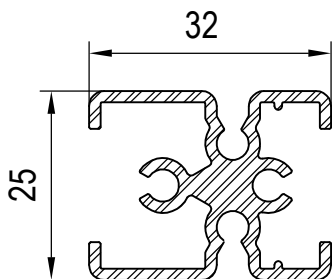

sash - ouvrant - anta - hoja - Flügel

scale 1:1

02_C_01_4IDc*

en May be subject to change
and errors excepted!

Classic-line (CL)

Main Profiles: Sashes
T-Sash 75mm: 100x55

IXI 459951 bl -> |P|
-> Glazing
Gasket

IXI 449986 bl -> |P|
-> Glazing
Gasket

IAI 602013
Spacer

IXI 429320 bl -> |P|
-> Stop
Gasket

IXI 449346 bl -> |P|
-> Stop
Gasket

IFI 209003 s=1.5mm 1.6cm⁴
Reinforcements

IFI 209010 s=2.5mm 4.0cm⁴
Reinforcements

IFI 209015 s=1.5mm 0.5cm⁴
Reinforcements
aluminium

IPI 209358 **aluskin**
IPI 209453 **aluskin**
Aluminium shells

2) Seal the screw heads in the bottom horizontal rebate.
1) Pre-inserted gasket(s): Please refer to valid price list.

mullion - meneau - montante - poste - Pfosten
transom - traverse - travesaño - Sprosse

scale 1:2, 1:1

02_D_01_4IDc*

en May be subject to change
and errors excepted!

Classic-line (CL)

Main Profiles: Mullions / Transoms
Mullions/Transoms 80mm: 100x58