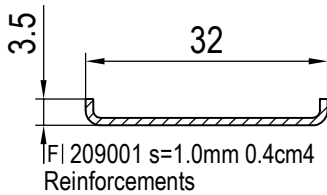

1) Pre-inserted gasket(s): Please refer to valid price list.

scale 1:1

02_B_01_4IDc*

en May be subject to change
and errors excepted!

Classic-line (CL)

frame - dormant - telaio - marco - Rahmen

Main Profiles: Frames
Frame 60mm: 100x53