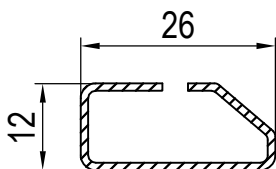

IXI 449986 bl -> IPI
-> Glazing
Gasket

IXI 429320 bl -> IPI
-> Stop
Gasket

IXI 449346 bl -> IPI
-> Stop
Gasket

IAI 650250
Spacer
t = -1mm

IAI 650251
t = 5mm

IPI 209005 s=1.5mm 0.7/0.2cm4
Reinforcements

- 2) Seal the screw heads in the bottom horizontal rebate.
1) Pre-inserted gasket(s): Please refer to valid price list.

sash - ouvrant - anta - hoja - Flügel

scale 1:1

02_C_01_4IDc*

en May be subject to change
and errors excepted!

Classic-line (CL)

Main Profiles: Sashes
T-Sash 75mm: 100x55

IXI 459951 bl -> |P|
-> Glazing
Gasket