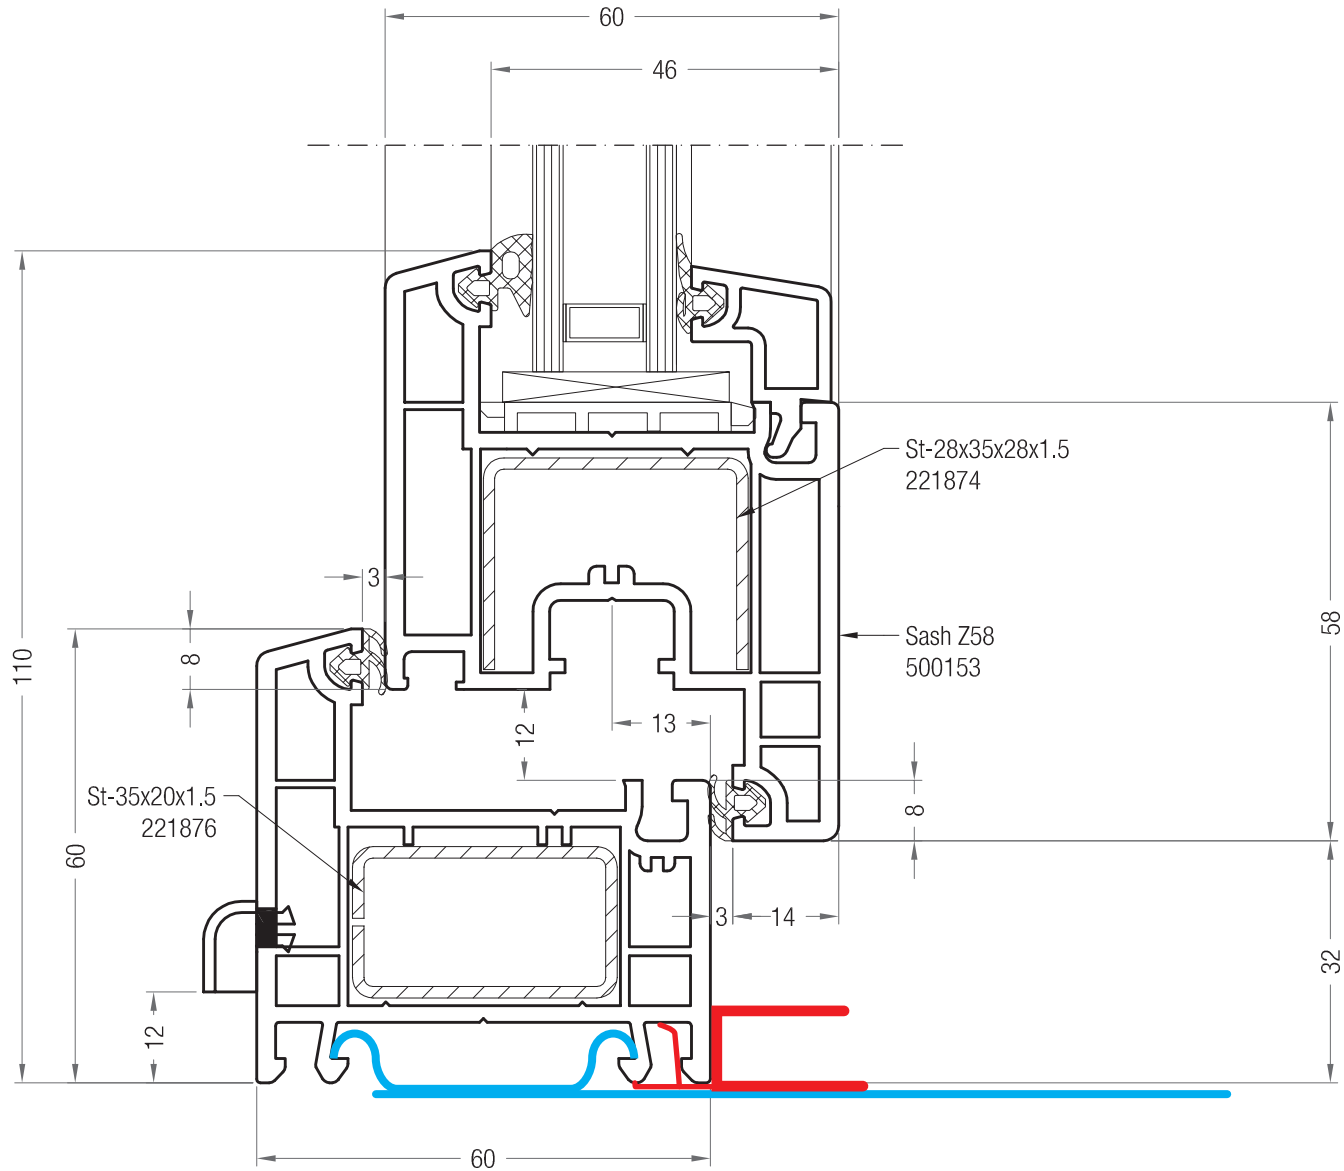

**Legend**

- Plaster Groove
- Fixing Bracket

Replacement / New Construction For Plaster Reveals (Square Set)